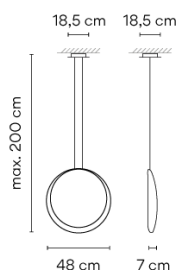

Cosmos

VIBIA

2502

Design By Lievore Altherr Molina

Cosmos is a sculptural hanging lamp. Designed by Lievore, Altherr, Molina. Available in white.

Model Sheet

Optional : Extra cable length
Min. quantity, upcharge and extra lead time apply [EN]

Finish	O3 White RAL 9010
LED temperature color	2700 K
Dimming	1-10V PUSH Optional DALI or Casambi Min. quantity, upcharge and extra lead time apply [EN]
Installation type	Surface Canopy

Materials	Body: Polyurethane foam Canopy Plate: Steel
Light source	1 x LED 4,48W 350mA 1 x LED 1W 350mA E
LED	CRI>80 612 lm 111.2 2700 K
Driver	CC - Constant Current 350 110-240 V 50/60 HZ

Application	Hanging lamps
Packaging	1 Box 0.6 m x 0.6 m x 0.27 m Gross weight 5,3 Net weight 4,77 Vol. 0.0972

Lighting effect

General Lighting

Lamp for general lighting with an opaque shade and distributing light upwards and/or downwards mainly.